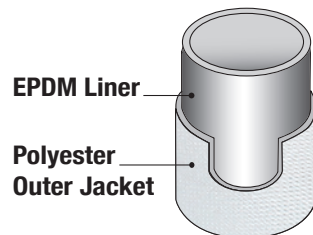

Agriculture

Residential

Pump Discharge

Light Industrial

Any hose found to be defective due to materials and / or workmanship shall be replaced at no charge up to 30 days. In general, hose warranties cover manufacturing defects leading to hose failure. Wear through and abuse are not covered by warranty.