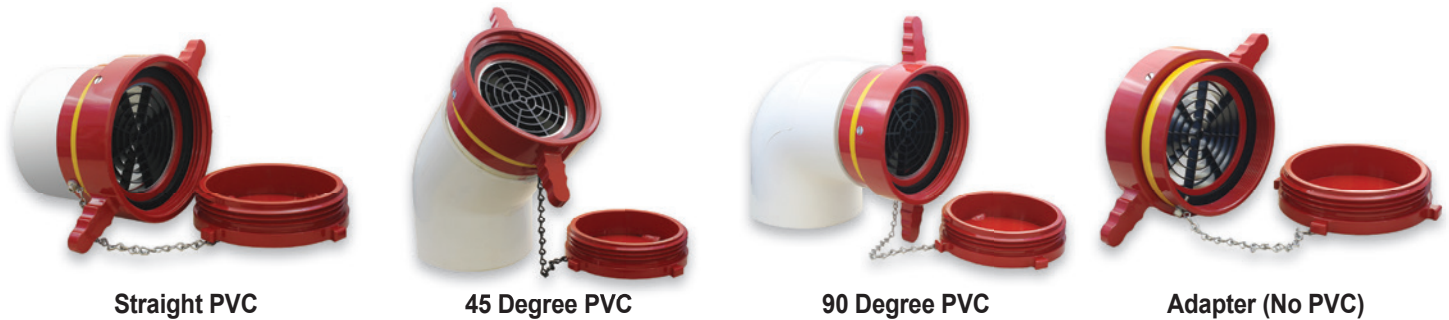

Female Dry Hydrant

Straight PVC

45 Degree PVC

90 Degree PVC

Adapter (No PVC)

Side 1	Side 2	Straight PVC	45 Degree PVC	90 Degree PVC	Adapter (No PVC)
4 1/2"	6" PVC	DHF45600	DHF45645	DHF45690	
5"	6" PVC	DHF5600	DHF5645	DHF5690	
6"	6" PVC	DHF6600	DHF6645	DHF6690	
4 1/2"	6" NPSH				DHF456P
5"	6" NPSH				DHF56P
6"	6" NPSH				DHF66P

Includes

- Plug
- Screen
- Chain
- Swivel Female

Features

- Color - Red
- 6" Schedule 40 PVC pipe
- Light-weight 6061-T6 Aluminum Alloy
- Meet or Exceed NFPA

Available

- 4 1/2", 5", 6"
- NH/NST

Dry hydrant sizes are determined by your local fire department. Please contact your local fire department before purchasing.

Straight PVC models DO NOT incorporate slip-socket adapter. 45° and 90° PVC models incorporate slip-socket adapter for glue-on connection to a 6" schedule 40 PVC pipe. Adapter (No PVC) models will screw onto any male 6" NPT pipe fitting.